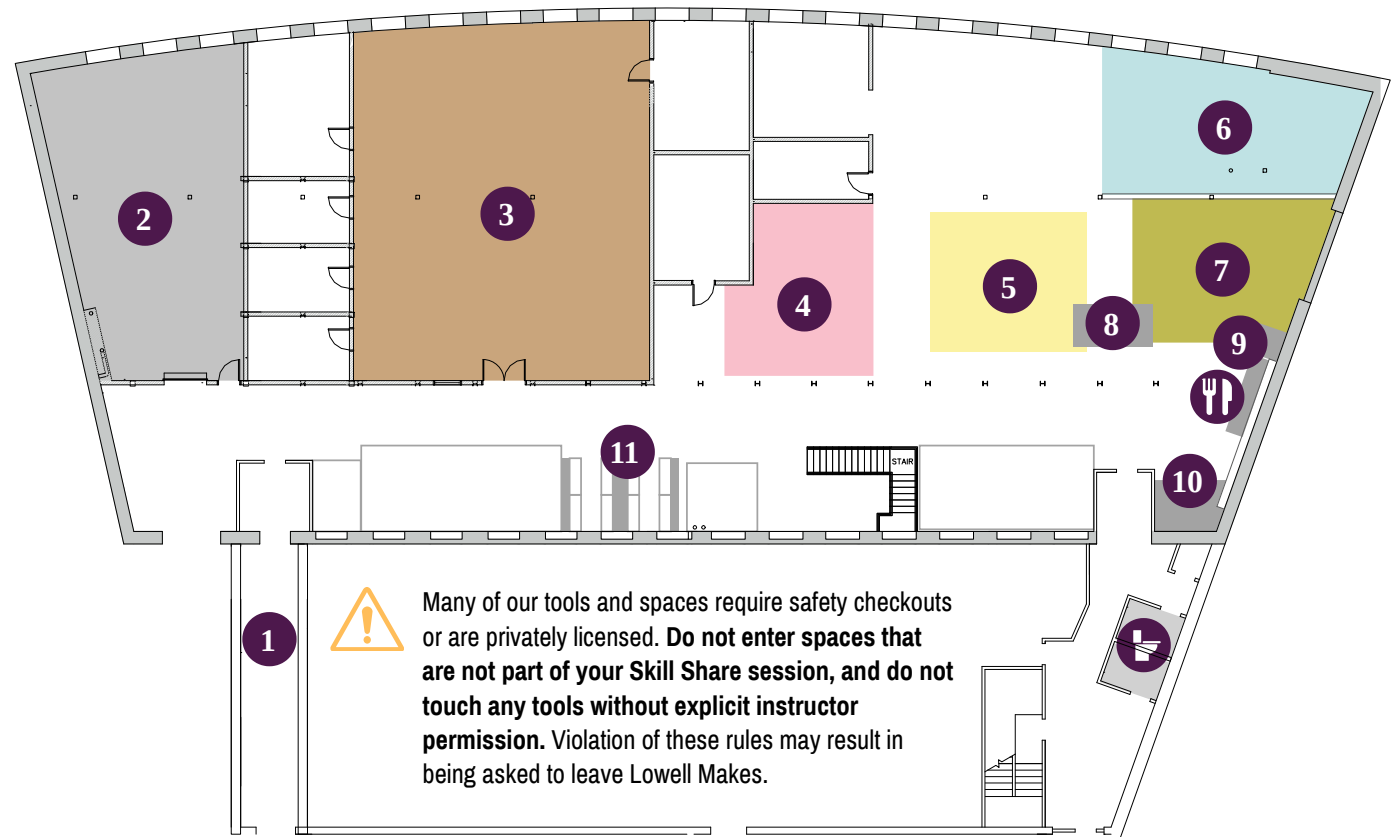

**THROUGHOUT THE DAY\***

\*Stations may vary and/or not all be available all day

- Paper Making - FAMM - 11:00 am to 2:00 pm
- Radio Electronics Q&A - Electronics - 2:00 pm to 5:00 pm
- Pin-Button Make and Take - FAMM - All Day
- 3D Printing Basics Q&A - 3D Printing - All Day

**UNTIL 4:30 CHECK OUT OUR RAFFLE TABLE (#8 ON MAP).**

### DOWNSTAIRS

1. Lowell Makes entrance and check-in station
2. Machine Shop
3. Woodshop
4. Cosplay
5. Lounge
6. Ceramics Studio
7. Common Area Tables
8. Raffle Table
9. Makers' Basket
10. Wash-Up Sink
11. Sponsor Tables

### RESTROOMS

- Downstairs: Through Door Near Red Wall  
Upstairs: Along Corridor next to FAMM